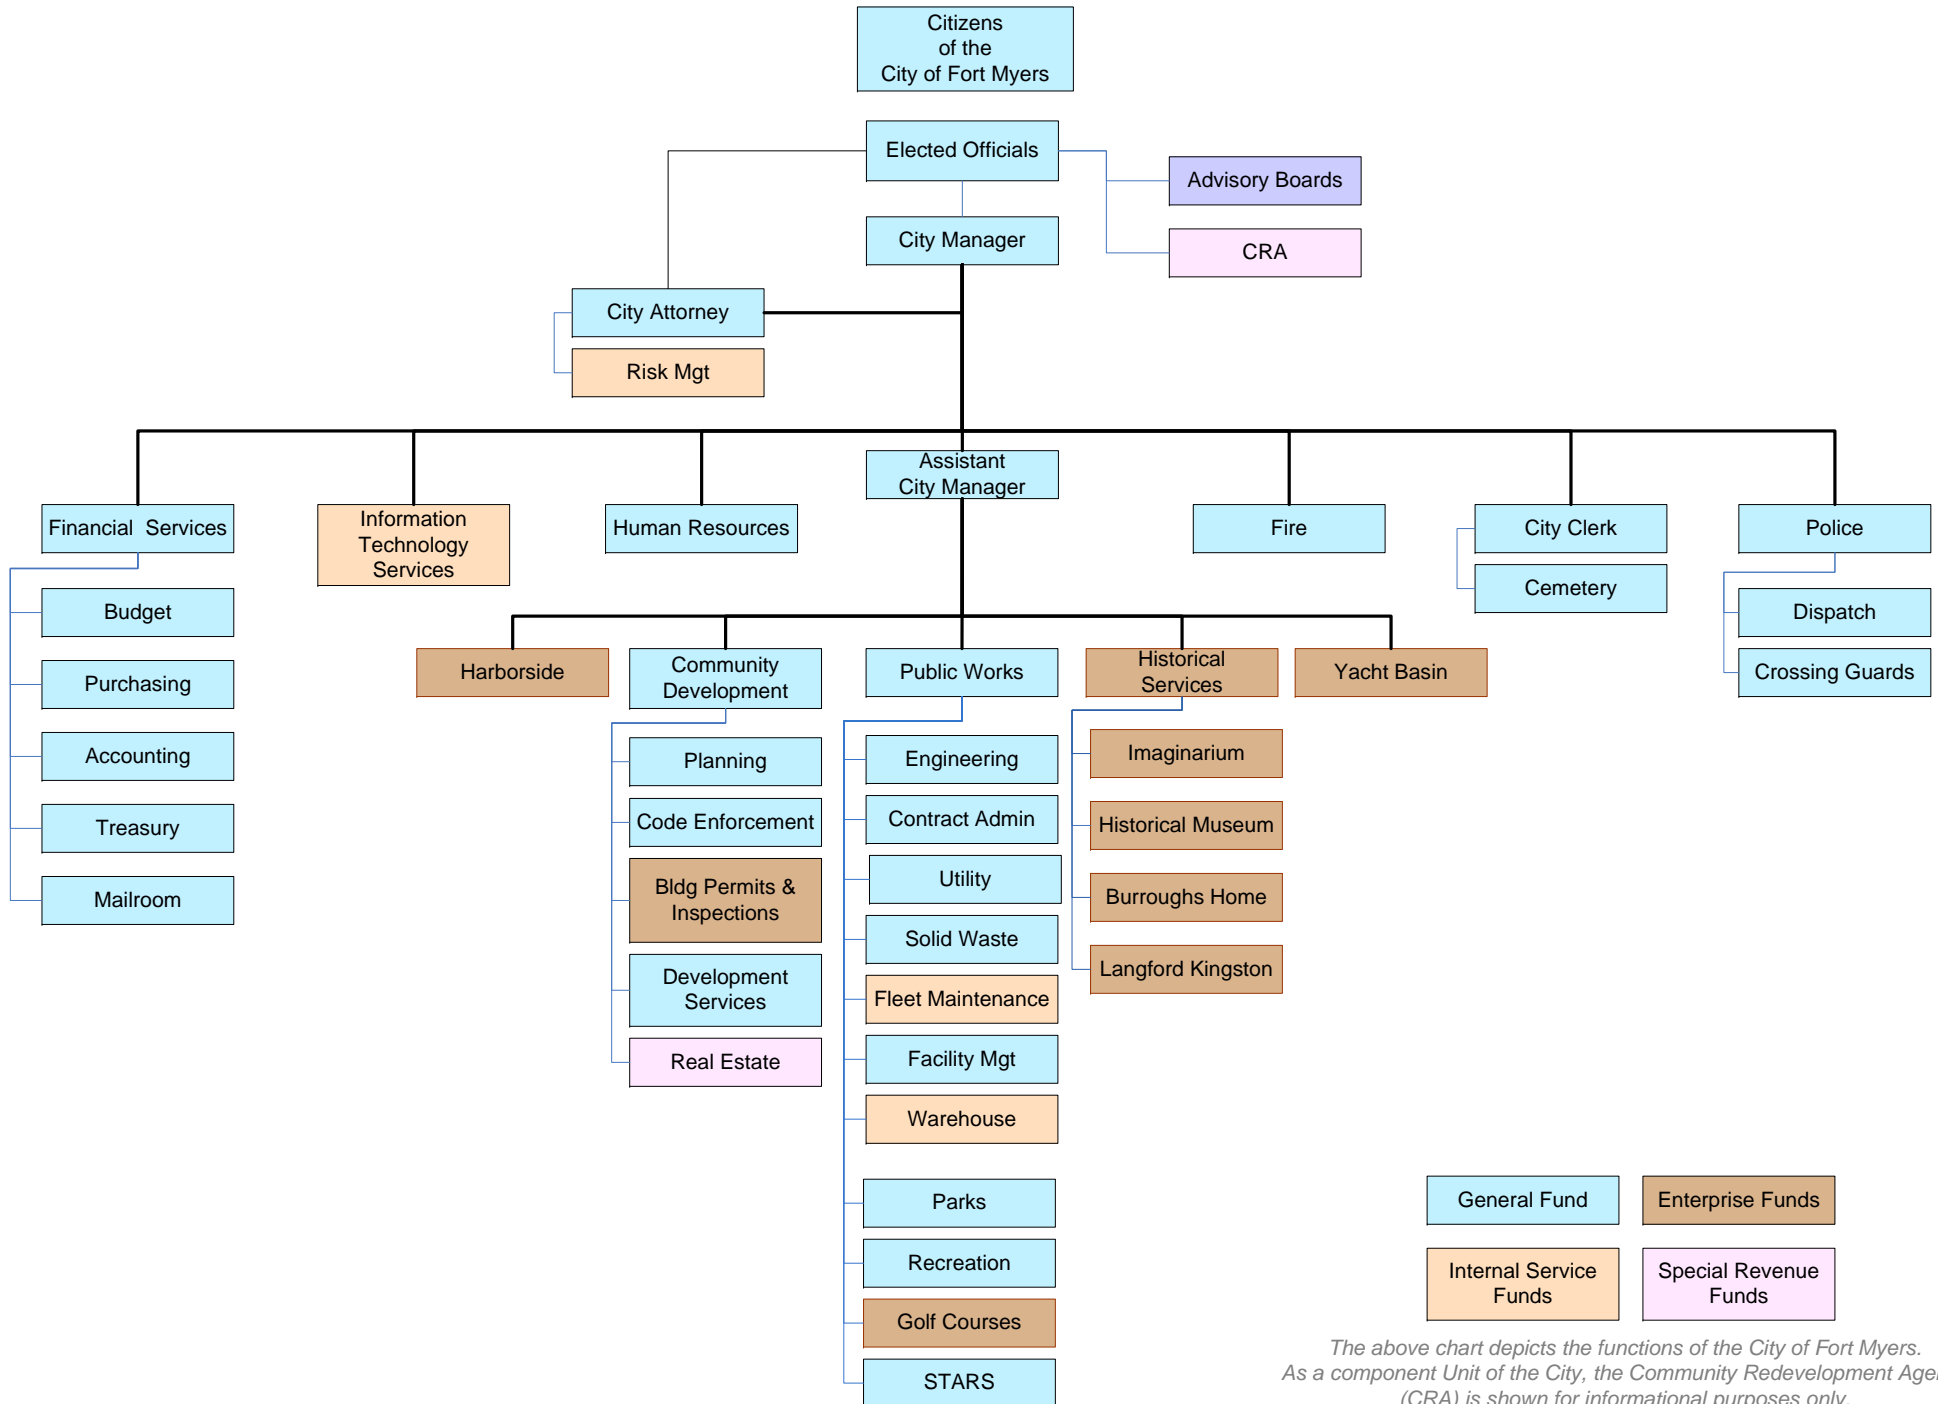

City of Fort Myers Functional Organization Chart

The above chart depicts the functions of the City of Fort Myers. As a component Unit of the City, the Community Redevelopment Agency (CRA) is shown for informational purposes only.