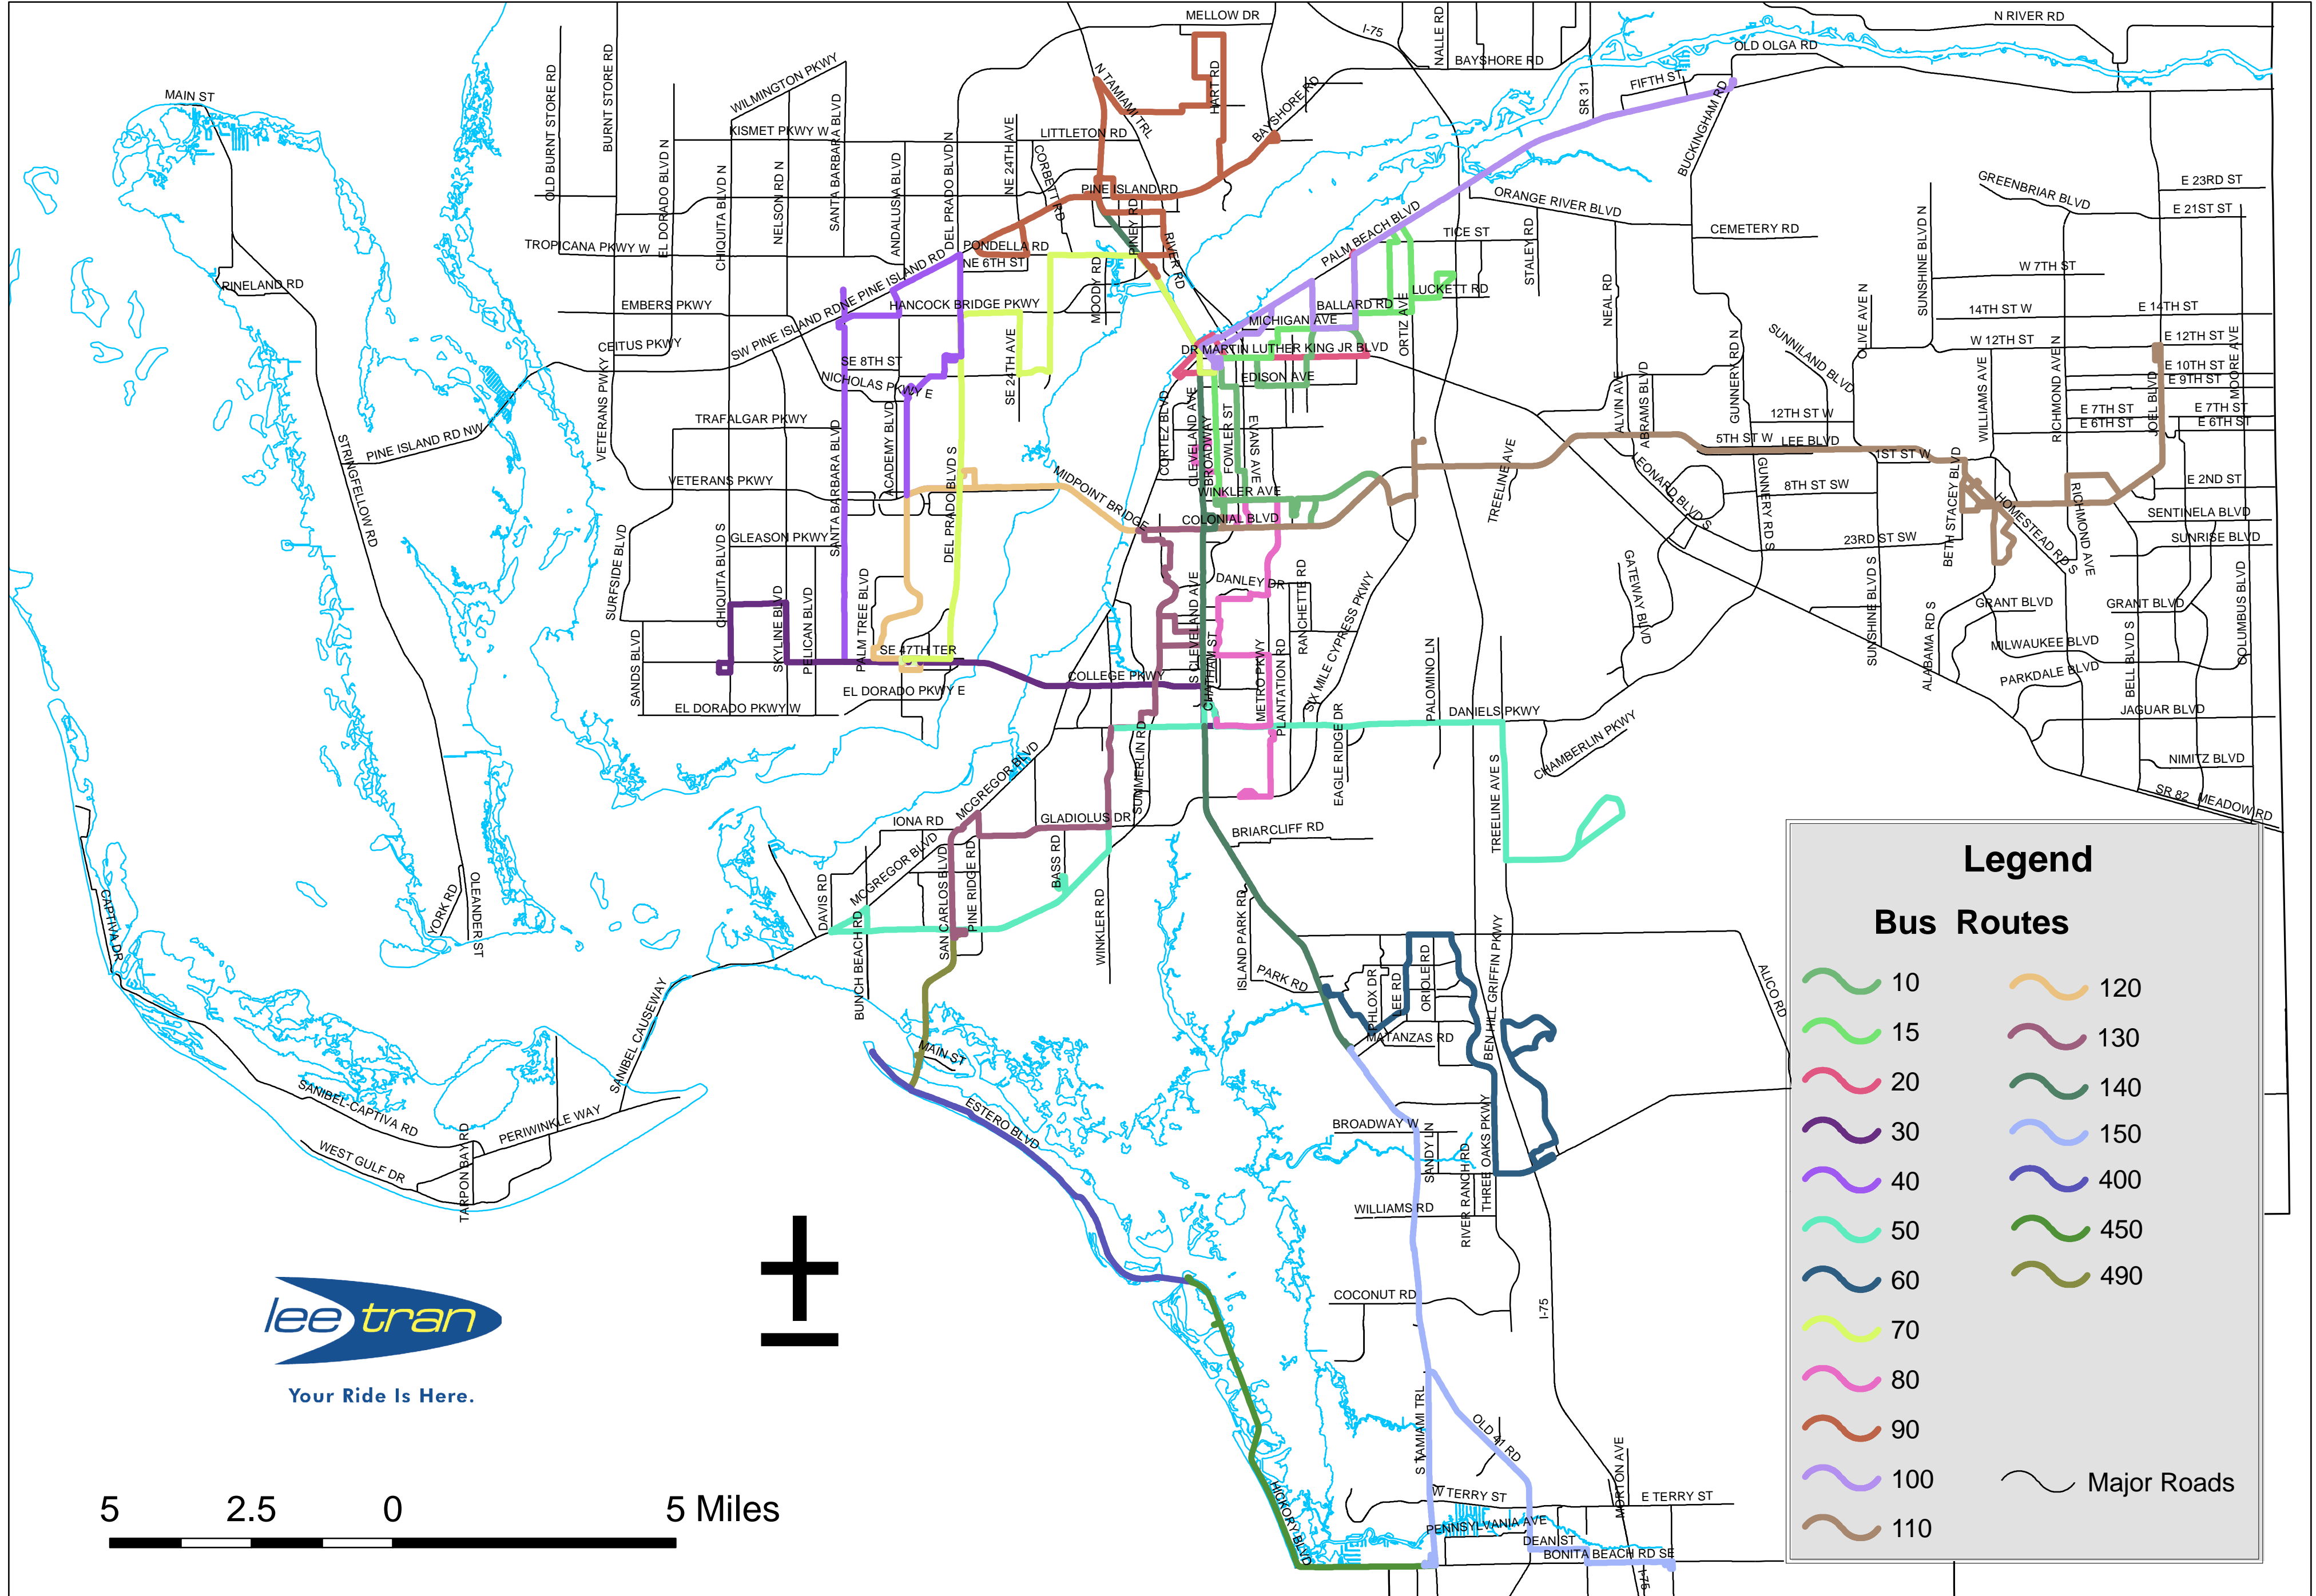

Lee County Transit - System Map

Legend

Bus Routes

	10		120
	15		130
	20		140
	30		150
	40		400
	50		450
	60		490
	70		
	80		
	90		
	100		
	110		

Major Roads